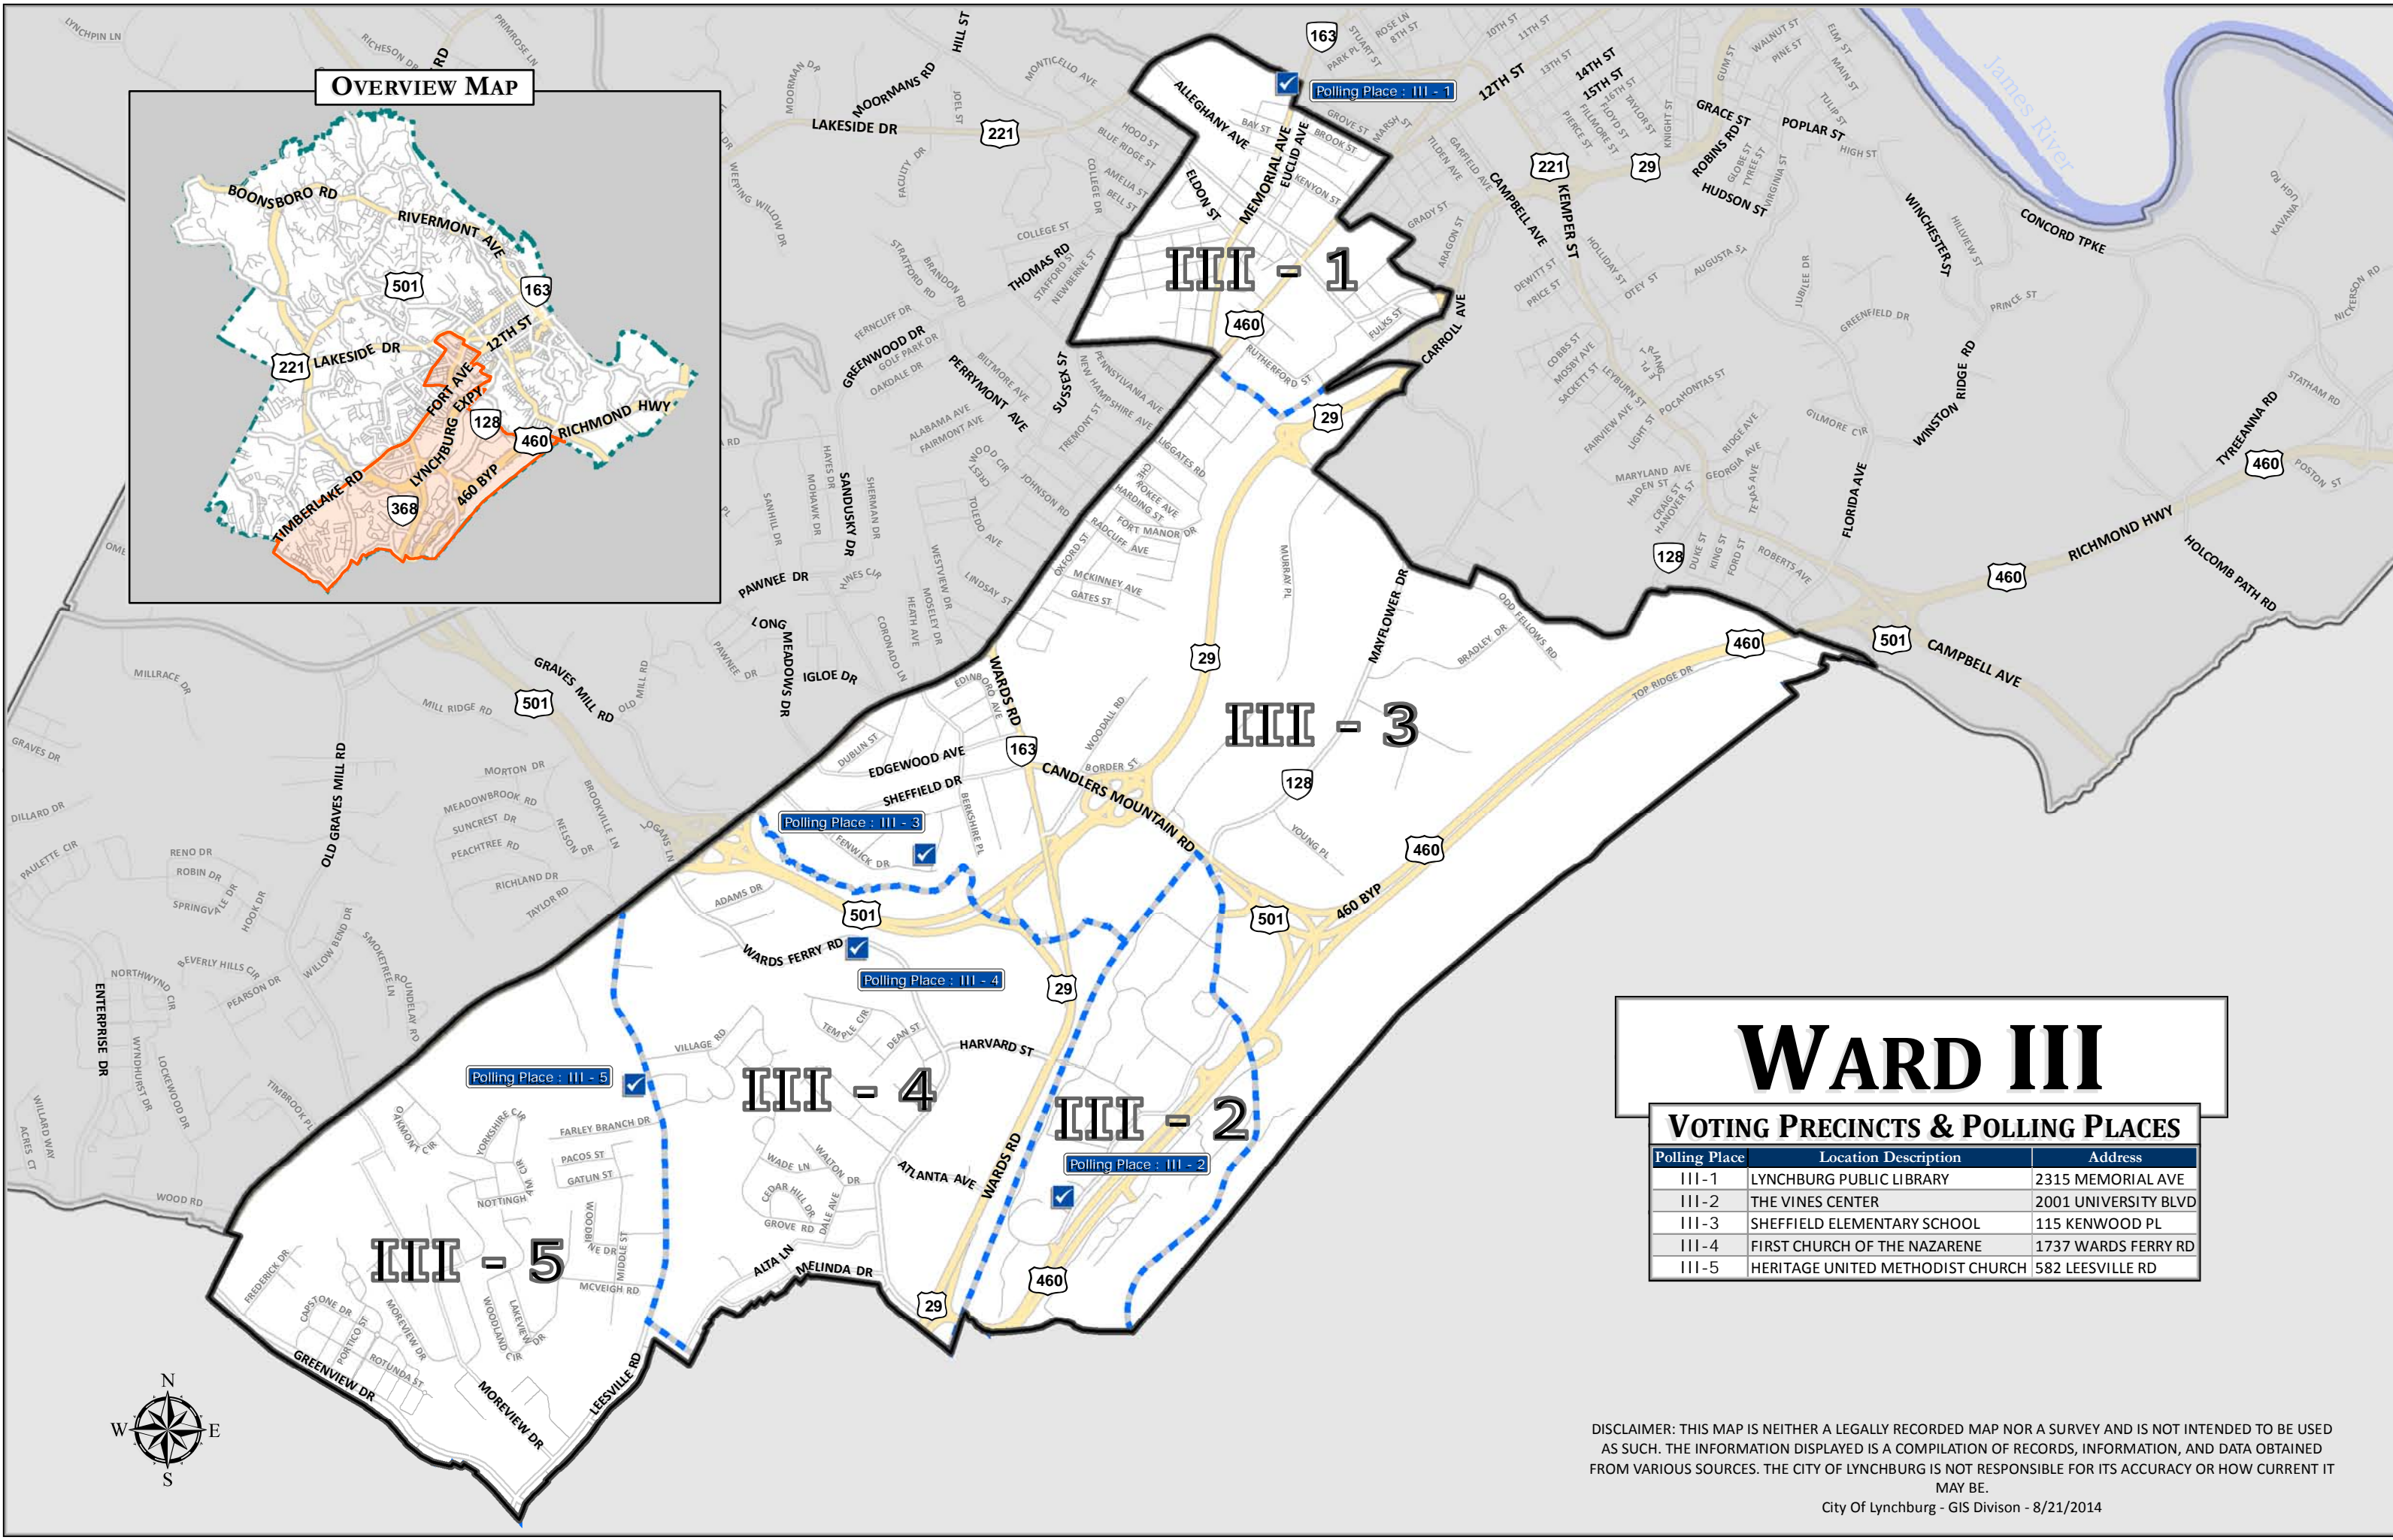

**OVERVIEW MAP**

# WARD III

## VOTING PRECINCTS & POLLING PLACES

Polling Place	Location Description	Address
III-1	LYNCHBURG PUBLIC LIBRARY	2315 MEMORIAL AVE
III-2	THE VINES CENTER	2001 UNIVERSITY BLVD
III-3	SHEFFIELD ELEMENTARY SCHOOL	115 KENWOOD PL
III-4	FIRST CHURCH OF THE NAZARENE	1737 WARDS FERRY RD
III-5	HERITAGE UNITED METHODIST CHURCH	582 LEESVILLE RD

DISCLAIMER: THIS MAP IS NEITHER A LEGALLY RECORDED MAP NOR A SURVEY AND IS NOT INTENDED TO BE USED AS SUCH. THE INFORMATION DISPLAYED IS A COMPILATION OF RECORDS, INFORMATION, AND DATA OBTAINED FROM VARIOUS SOURCES. THE CITY OF LYNCHBURG IS NOT RESPONSIBLE FOR ITS ACCURACY OR HOW CURRENT IT MAY BE.