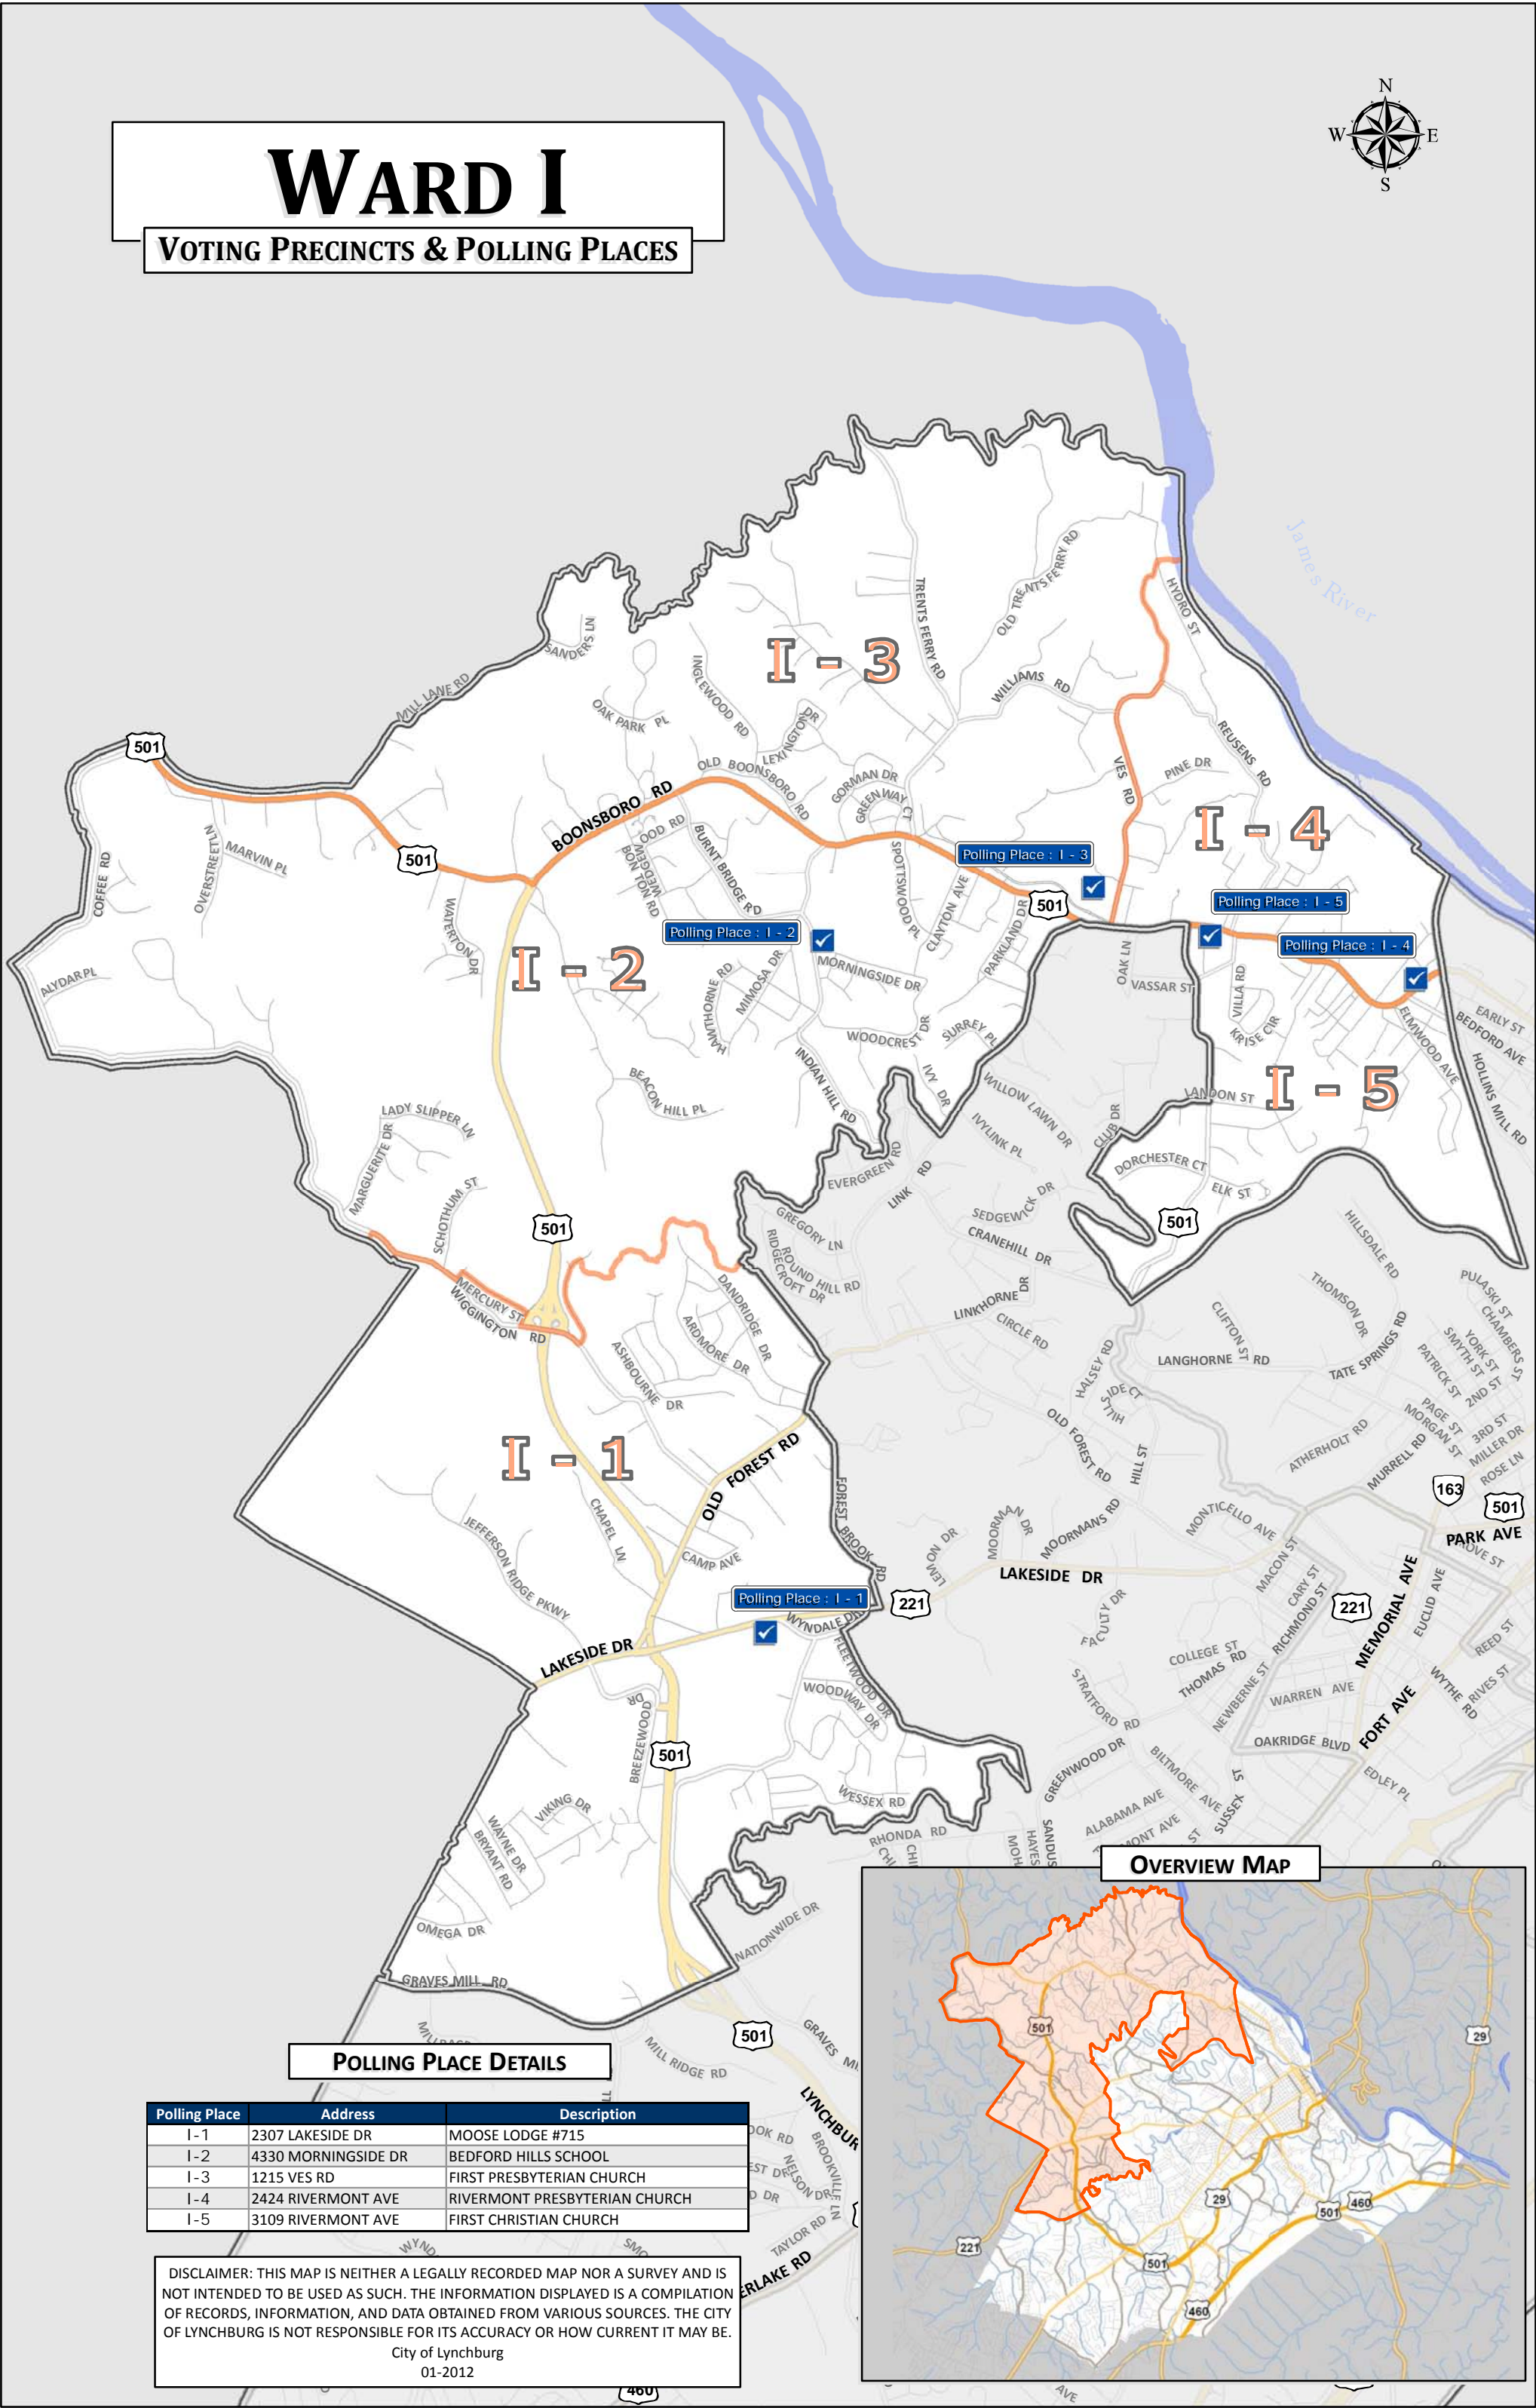

WARD I

VOTING PRECINCTS & POLLING PLACES

POLLING PLACE DETAILS

Polling Place	Address	Description
I-1	2307 LAKESIDE DR	MOOSE LODGE #715
I-2	4330 MORNINGSIDE DR	BEDFORD HILLS SCHOOL
I-3	1215 VES RD	FIRST PRESBYTERIAN CHURCH
I-4	2424 RIVERMONT AVE	RIVERMONT PRESBYTERIAN CHURCH
I-5	3109 RIVERMONT AVE	FIRST CHRISTIAN CHURCH

DISCLAIMER: THIS MAP IS NEITHER A LEGALLY RECORDED MAP NOR A SURVEY AND IS NOT INTENDED TO BE USED AS SUCH. THE INFORMATION DISPLAYED IS A COMPILATION OF RECORDS, INFORMATION, AND DATA OBTAINED FROM VARIOUS SOURCES. THE CITY OF LYNCHBURG IS NOT RESPONSIBLE FOR ITS ACCURACY OR HOW CURRENT IT MAY BE.
 City of Lynchburg
 01-2012